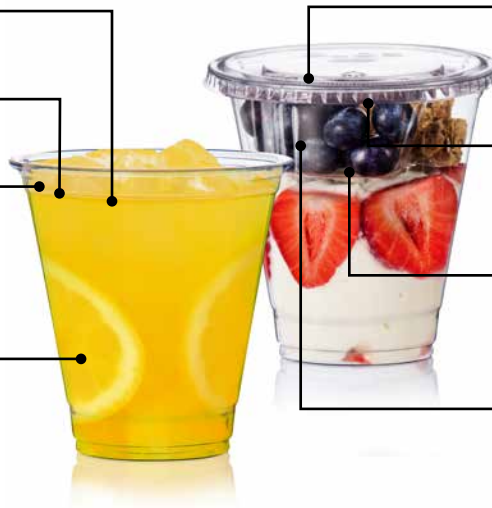

New Prima™
Strawless Lid!

Solo® Ultra Clear™ PET Cold Cups

Whatever you're serving, Solo® Ultra Clear™ cups will create an irresistible product presentation. It's not all about show either. Made of crack-resistant, recyclable PET, you'll find these cups are sturdy yet flexible for countless product applications such as frozen drinks, fruit smoothies, iced coffee, beer, and much more. To add promotional punch to your merchandising efforts, consider having your design custom printed on Solo® Ultra Clear™ cups.

*25 case minimum order required Print Capability: ⊙ Available printed or unprinted.

Cup & Lid Features

Primarily flush-fill capacity

Provide portion control

Rolled rim

Secure lid fit for leak resistance

Made of Recyclable PET**

Crystal clear and crack-resistant for exceptional product visibility and cold temperature performance

Custom printing

Available in up to eight spot colors

Insert Features

Clean Lift™ Post & Divider

Pinch to lift, keeping hands clean and preventing product contamination

Fill line

Provides a target for filling to practical ounce capacity

Exceptional clarity

Helps stimulate impulse purchases

Compartmented Options

Single and two compartment inserts to mix-and-match endless flavor combos