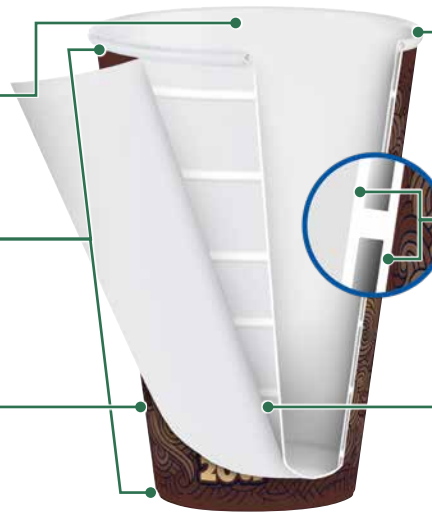

ThermoGuard™ Insulated Paper Hot Cups

- **Made with renewable resources** — ThermoGuard™ cups are made with at least 92% renewable resources
- **4 Cup/1 Lid program** — ThermoGuard™ sets the industry standard by offering 1 lid that fits 12, 16, 20, and 24 oz cups. Choose from our iconic Traveler® lid, or the one-of-a-kind, fully reclosable Optima® lid
- **Thermo-touch insulation** — eliminates the need for a cardboard cup sleeve or wasteful double-cupping, thus saving you money
- **Full-length print coverage** — print area fully covers the entire height of the cup, allowing you to make the most of your custom print
- **Custom or Stock Print** — ThermoGuard is now available in the appealing Steam print or Gourmet White-featuring the Sustainable Forestry Initiative logo

Features

Polyethylene lining

Acts as a moisture barrier keeping contents from leaking

Full-length print coverage

Allows the full length of the cup sidewall for custom graphics

Matte sidewall

Offers excellent printability on uncoated sidewalls

Rolled rim

Provides additional strength to cup and allows for tight lid fit

Double wall construction

Eliminates the need for a cardboard cup sleeve or double-cupping

Insulating air channels

Reduces heat transfer keeping the sidewall cool to the touch