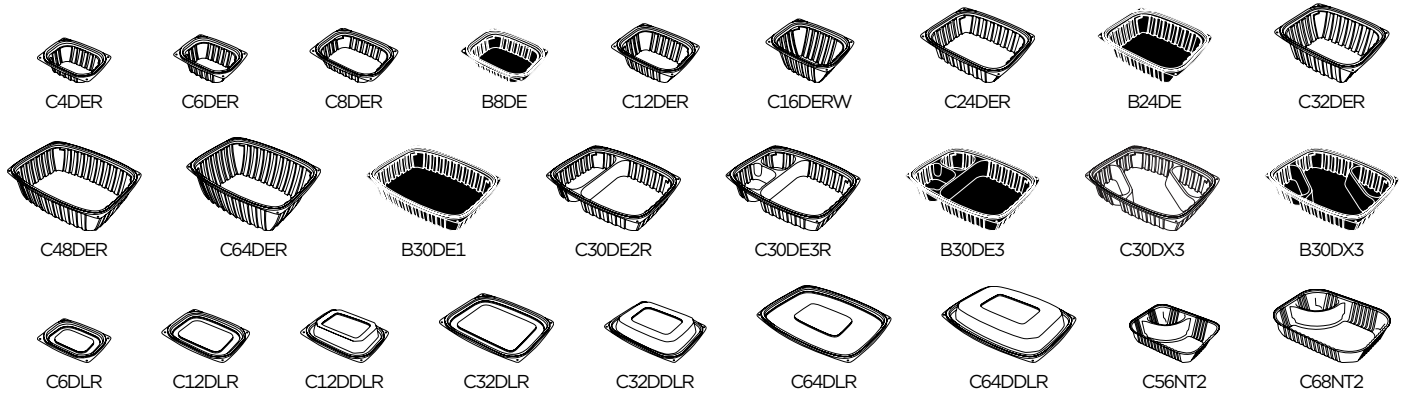

ClearPac® Containers & Snap-On Lids

Stock Numbers		Description	Packing Bag/Case		Case Cube (ft³)		Case Weight (lbs)		Use With
Clear & Black Containers									
Clear	Black		Clear	Black	Clear	Black	Clear	Black	
C4DER	—	4 oz	63/1008	—	3.2	—	11.0	—	C6DLR
C6DER	—	6 oz	63/1008	—	3.3	—	13.2	—	C6DLR
C8DER	B8DE	8 oz	63/1008	63/252	4.1	1.1	17.6	4.8	C12DLR, C12DDL
C12DER	—	12 oz	63/1008	—	4.3	—	19.0	—	C12DLR, C12DDL
C16DERW	—	16 oz	63/1008	—	4.6	—	24.7	—	C12DLR, C12DDL
C24DER	B24DE	24 oz	63/504	63/252	4.2	2.1	16.5	8.6	C32DLR, C32DDL
C32DER	—	32 oz	63/504	—	4.3	—	19.4	—	C32DLR, C32DDL
C48DER	—	48 oz	63/252	—	2.8	—	12.6	—	C64DLR, C64DDL
C64DER	—	64 oz	63/252	—	2.9	—	14.7	—	C64DLR, C64DDL
—	B30DE1	30 oz	63/252	63/252	2.5	2.5	11.1	11.1	C64DLR, C64DDL
C30DE2R	—	22.6 oz & 10.2 oz	63/252	—	2.5	—	11.1	—	C64DLR, C64DDL
C30DE3R	B30DE3	23.0 oz, 4.7 oz & 4.6 oz	63/252	63/252	2.5	2.5	11.1	11.1	C64DLR, C64DDL
C30DX3R	B30DX3	20.9 oz, 4.9 oz & 4.9 oz	63/252	63/252	2.5	2.5	11.1	11.1	C64DLR, C64DDL
Clear Snap-On Lids									
C6DLR	Flat Lid		63/1008		2.7		10.9		C4DER, C6DER
C12DLR	Flat Lid		63/1008		3.2		14.9		C8DER, B8DE, C12DER, C16DER
C12DDL	Dome Lid		63/1008		3.3		17.1		C8DER, B8DE, C12DER, C16DER
C32DLR	Flat Lid		63/504		3.2		13.6		C24DER, B24DE, C32DER
C32DDL	Dome Lid		63/504		2.9		15.1		C24DER, B24DE, C32DER
C64DLR	Flat Lid		63/252		1.9		9.5		C48DER, C64DER, C30DE2R, C30DE3R, B30DE3, C30DX3R, B30DX3, B30DE1
C64DDL	Dome Lid		63/252		2.0		10.3		C48DER, C64DER, C30DE2R, C30DE3R, B30DE3, C30DX3R, B30DX3, B30DE1
Combo Packs									
C8DCPR	8 oz Container with Flat Lid Contains C8DER, C12DLR		C8DER: 63/252 C12DLR: 63/252		2.1		7.9		—
C12DCPR	12 oz Container with Flat Lid Contains C12DER, C12DLR		C12DER: 63/252 C12DLR: 63/252		2.2		9.0		—
C16DCPRW	16 oz Container with Flat Lid Contains C16DER, C12DLR		C16DER: 63/252 C12DLR: 63/252		2.4		10.0		—
C24DCPR	24 oz Container with Flat Lid Contains C24DER, C32DLR		C24DER: 63/252 C32DLR: 63/252		4.1		14.6		—
C32DCPR	32 oz Container with Flat Lid Contains C32DER, C32DLR		C32DER: 63/252 C32DLR: 63/252		4.3		16.6		—
Clear Nacho Trays									
C56NT2	Small Nacho Tray - Clear		125/500		1.1		7.8		—
C68NT2	Large Nacho Tray - Clear		125/500		1.5		13.0		—

For additional information,
contact your Dart representative
or call (800) 248-5960
www.dartcontainer.com

DART CONTAINER CORPORATION

Mason, Michigan 48854 U.S.A.
Ph: (800) 248-5960 • Fax: (517) 676-3883
Email: sales@dart.biz • www.dartcontainer.com