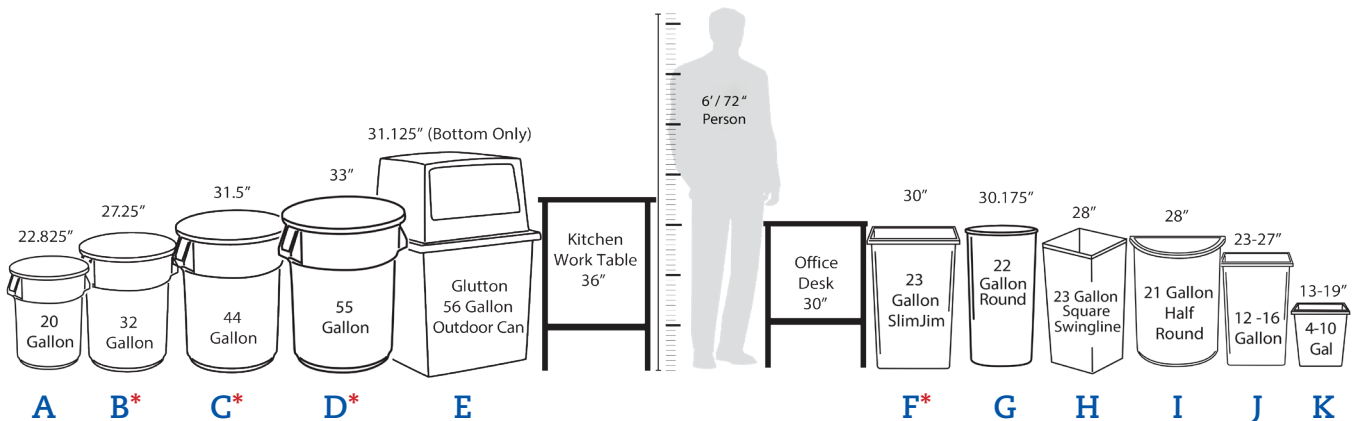

3. What size receptacle is being used?

*AccuFit Can Liners available for these receptacles