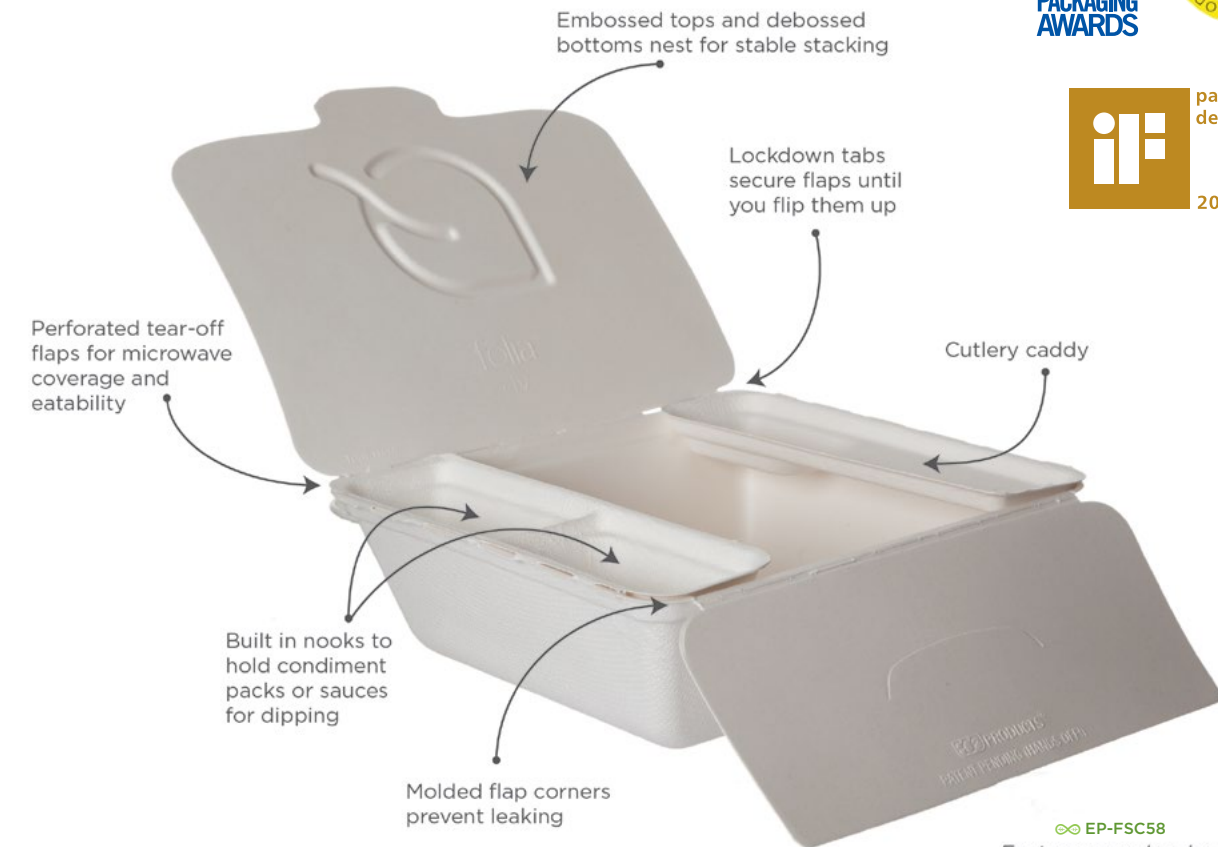

Folia™ Sugarcane Containers

The patented Folia™ line was designed to completely redefine the take-out and leftover experience. Innovative features include tear-away flaps for easier access to food, leak-resistant side flaps that prevent spills and hold condiments and cutlery, and a full array of shapes and sizes that satisfy a broad scope of foodservice needs. It's also the recipient of the "2013 Package of the Year" award from QSR Magazine and the Foodservice Packaging Institute, as well as the "iF Packaging Design Award 2014 - Gold."

- » Made with renewable and reclaimed sugarcane fiber
- » Meet ASTM D6868 standards for compostability
- » For use with hot or cold foods
- » Microwaveable and freezeable
- » Embossed to show off handy features like pull tabs, perforated flaps, cutlery nooks, and sauce caddies
- » Molded, spill-resistant corner flaps
- » Engineered stackability