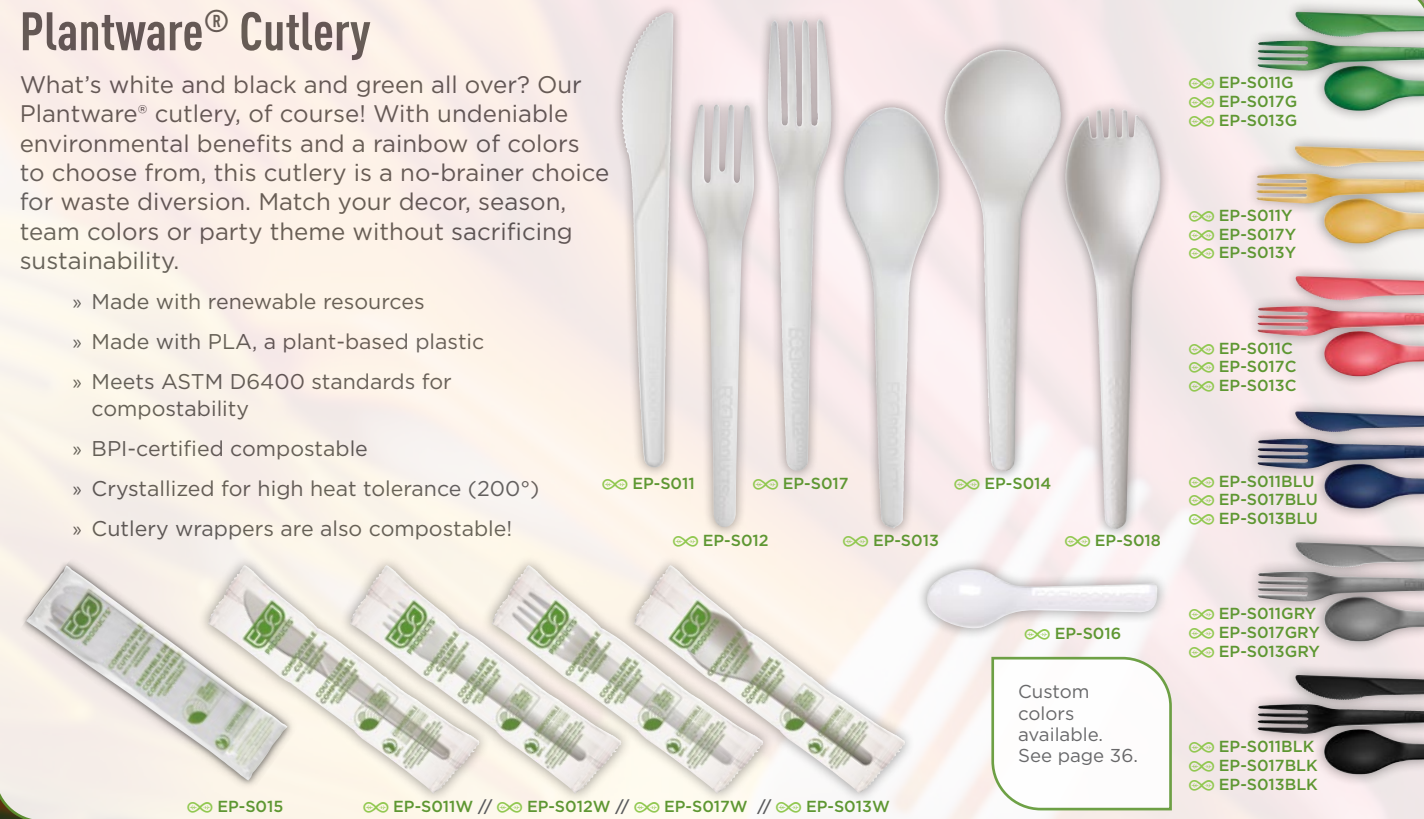

Plantware® Cutlery

What's white and black and green all over? Our Plantware® cutlery, of course! With undeniable environmental benefits and a rainbow of colors to choose from, this cutlery is a no-brainer choice for waste diversion. Match your decor, season, team colors or party theme without sacrificing sustainability.

- » Made with renewable resources
- » Made with PLA, a plant-based plastic
- » Meets ASTM D6400 standards for compostability
- » BPI-certified compostable
- » Crystallized for high heat tolerance (200°)
- » Cutlery wrappers are also compostable!

- ∞ EP-S011G
- ∞ EP-S017G
- ∞ EP-S013G
- ∞ EP-S011Y
- ∞ EP-S017Y
- ∞ EP-S013Y
- ∞ EP-S011C
- ∞ EP-S017C
- ∞ EP-S013C
- ∞ EP-S011BLU
- ∞ EP-S017BLU
- ∞ EP-S013BLU
- ∞ EP-S011GRY
- ∞ EP-S017GRY
- ∞ EP-S013GRY
- ∞ EP-S011BLK
- ∞ EP-S017BLK
- ∞ EP-S013BLK

Custom colors available. See page 36.

Vine™ Cutlery

Our latest addition to the utensil party offers the same environmental benefits as Plantware®, but in a full size with classic styling. Pair with our Compostable Black Plates (page 25) for a formal, yet environmentally conscious, place setting.

- » Made with renewable resources
- » Made with PLA, a plant-based plastic
- » Meets ASTM D6400 standards for compostability,
- » BPI-certified compostable
- » Full 7in size and classic handle styling
- » Spoon is crystallized for higher heat tolerance (185°)
- » Napkin ring on cutlery kit is not compostable