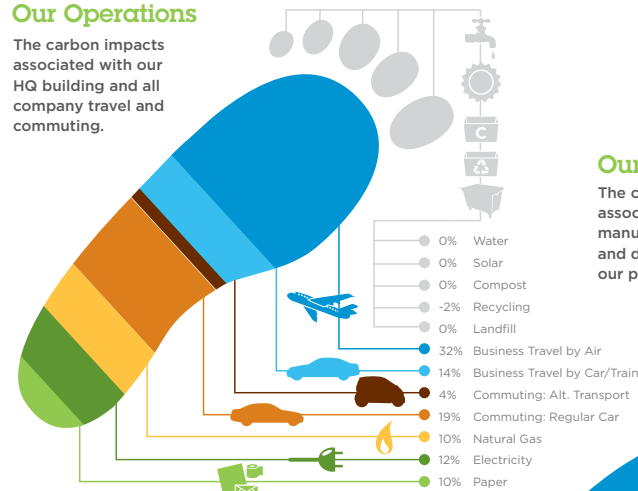

Our march toward our vision of a Zero Waste future continued in 2018. From our partnership with Vail Resorts, which will leverage the combined power of our product bundle and marketing and sustainability services, to expanding our Operator Specialist team from two to four, to being an ideal partner to operators seeking to comply with legislation, or consumer demand driving our category, we stay committed to being in the vanguard of our Zero Waste future.

Key highlights:

- Our national Operator Specialist team is a talented group that is helping customers of all shapes and sizes reach their Zero Waste goals.
- Our Zero Waste toolkit - The Roadmap

to Zero - is a culmination of years of experience and knowledge to help large multiunit foodservice operators on their journey to Zero Waste.

- We are proud to be recertified as a B Corp!
- We solidified our position as the partner of choice for environmentally preferable foodservice packaging and Zero Waste support, particularly for operators setting sustainable packaging goals or working to comply with legislation.
- As we continue to work tirelessly with our partners on this path to Zero Waste, we remain as motivated and dedicated as ever!

We'd love to hear your feedback! Email us with your comments or questions at sustainabilitymaven@ecoproducts.com.

Our Operations

The carbon impacts associated with our HQ building and all company travel and commuting.

Our Products

The carbon impacts associated with the manufacturing, transport and disposal of our products.