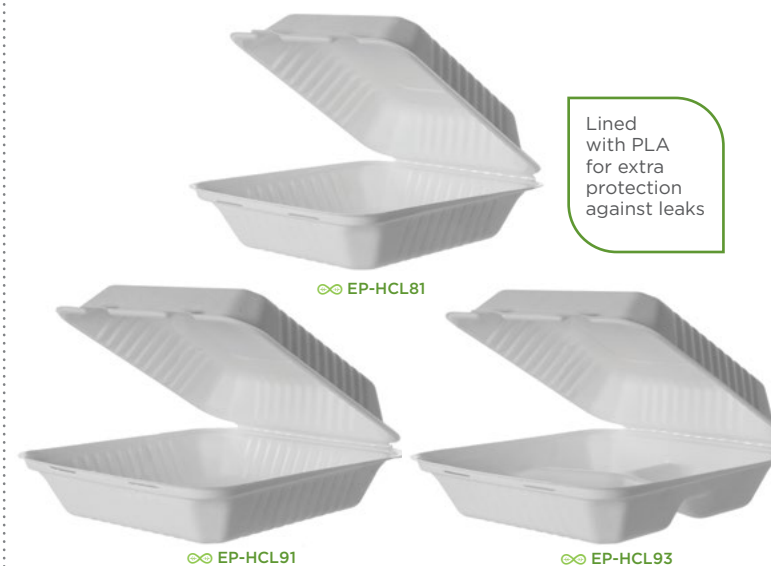

SOAK-PROOF CLAMSHELLS

SPECIALITY

∞ EP-HCL81

∞ EP-HCL91

∞ EP-HCL93

∞ EP-HC137

Raised ridges in the base keep food crisp

SUGARCANE CLAMSHELLS

GS/BS	ITEM#	DESCRIPTION	MATERIAL	COMPOSTABLE				QTY
				COLD FOOD ONLY	MICROWAVEABLE	FREEZEABLE	CUSTOMIZABLE	
							PRINTED SLEEVE	
∞	EP-HC96	9x6x3in Clamshell, White	Sugarcane	■	■	■	5 packs of 50	250/cs
∞	EP-NHC96	9x6x3in Clamshell, Natural	Sugarcane	■	■	■	5 packs of 50	250/cs
∞	EP-B002	9x6x2.5in, 2-Compt Clamshell, White	Sugarcane	■	■	■	5 packs of 50	250/cs
∞	EP-HC6	6x6x3in Clamshell, White	Sugarcane	■	■	■	10 packs of 50	500/cs
∞	EP-NHC6	6x6x3in Clamshell, Natural	Sugarcane	■	■	■	10 packs of 50	500/cs
∞	EP-HC81	8x8x3in Clamshell, White	Sugarcane	■	■	■	4 packs of 50	200/cs
∞	EP-NHC81	8x8x3in Clamshell, Natural	Sugarcane	■	■	■	4 packs of 50	200/cs
∞	EP-HC83	8x8x3in, 3-Compt Clamshell, White	Sugarcane	■	■	■	4 packs of 50	200/cs
∞	EP-NHC83	8x8x3in, 3-Compt Clamshell, Natural	Sugarcane	■	■	■	4 packs of 50	200/cs
∞	EP-HC91	9x9x3in Clamshell, White	Sugarcane	■	■	■	4 packs of 50	200/cs
∞	EP-NHC91	9x9x3in Clamshell, Natural	Sugarcane	■	■	■	4 packs of 50	200/cs
∞	EP-HC93	9x9x3in, 3-Compt Clamshell, White	Sugarcane	■	■	■	4 packs of 50	200/cs
∞	EP-NHC93	9x9x3in, 3-Compt Clamshell, Natural	Sugarcane	■	■	■	4 packs of 50	200/cs

SUGARCANE CLAMSHELLS

GS/BS	ITEM#	DESCRIPTION	MATERIAL	COMPOSTABLE				QTY
				COLD FOOD ONLY	MICROWAVEABLE	FREEZEABLE	CUSTOMIZABLE	
							PRINTED SLEEVE	
∞	EP-HCL81	8x8x3in Clamshell, White	Sugarcane/PLA	■	■	■	4 packs of 50	200/cs
∞	EP-HCL91	9x9x3in Clamshell, White	Sugarcane/PLA	■	■	■	4 packs of 50	200/cs
∞	EP-HCL93	9x9x3in, 3-Compt Clamshell, White	Sugarcane/PLA	■	■	■	4 packs of 50	200/cs
∞	EP-HC137	13x7x2in Flatbread Clamshell, White	Sugarcane	■	■	■	4 packs of 50	200/cs