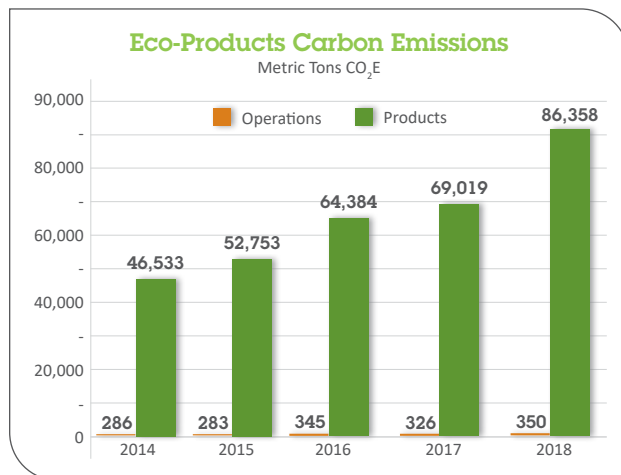

Eco-Products Carbon Emissions