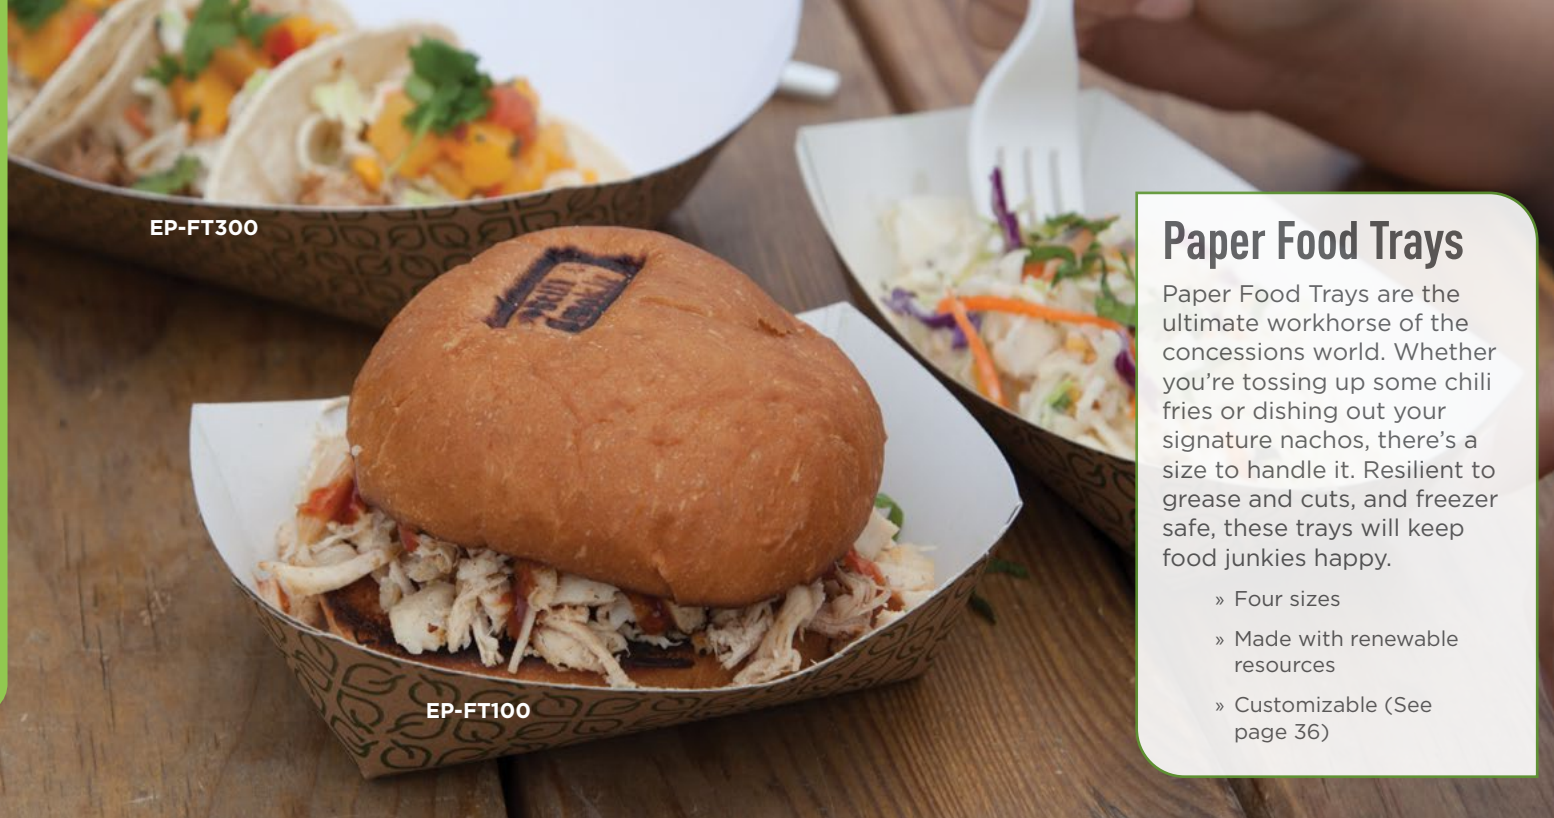

Paper Food Trays

Paper Food Trays are the ultimate workhorse of the concessions world. Whether you're tossing up some chili fries or dishing out your signature nachos, there's a size to handle it. Resilient to grease and cuts, and freezer safe, these trays will keep food junkies happy.

- » Four sizes
- » Made with renewable resources
- » Customizable (See page 36)

CONCESSIONS

Fry Cups & Paper Sleeves

Printed to coordinate with our food trays, the fry cup is compostable PLA-lined paper board just like our hot cups. The leaf print continues on our paper sleeve, a must-have for any concession stand.

- » Made with renewable resources
- » Customizable (See page 36)

BAGS & LINERS

Need signs for your bins? Our design team can help! See page 40.