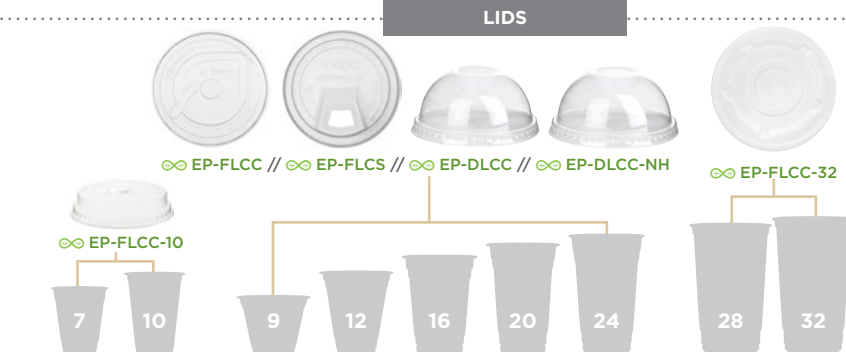

EP-CC9S-GS // EP-CC12-GS // EP-CC16-GS // EP-CC20-GS // EP-CC24-GS

LIDS

EP-FLCC // EP-FLCS // EP-DLCC // EP-DLCC-NH // EP-FLCC-32

EP-FLCC-10