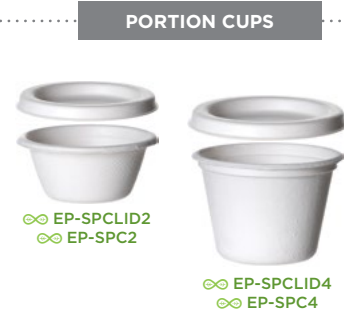

Sugarcane Bowls

Just say yes to sugarcane! Also known as bagasse, this reclaimed fiber is strong, sturdy, renewable and compostable. A multitude of sizes and shapes make our bowls suited for the tiniest side portion to an individual serving, all the way up to a family style entrée.

- » Made with renewable and reclaimed sugarcane fiber
- » Three shapes and many sizes to choose from
- » Select sizes available in white or natural color
- » Meet ASTM D6868 standards for compostability
- » For use with hot or cold foods
- » Grease- and cut-resistant
- » Microwaveable and freezeable