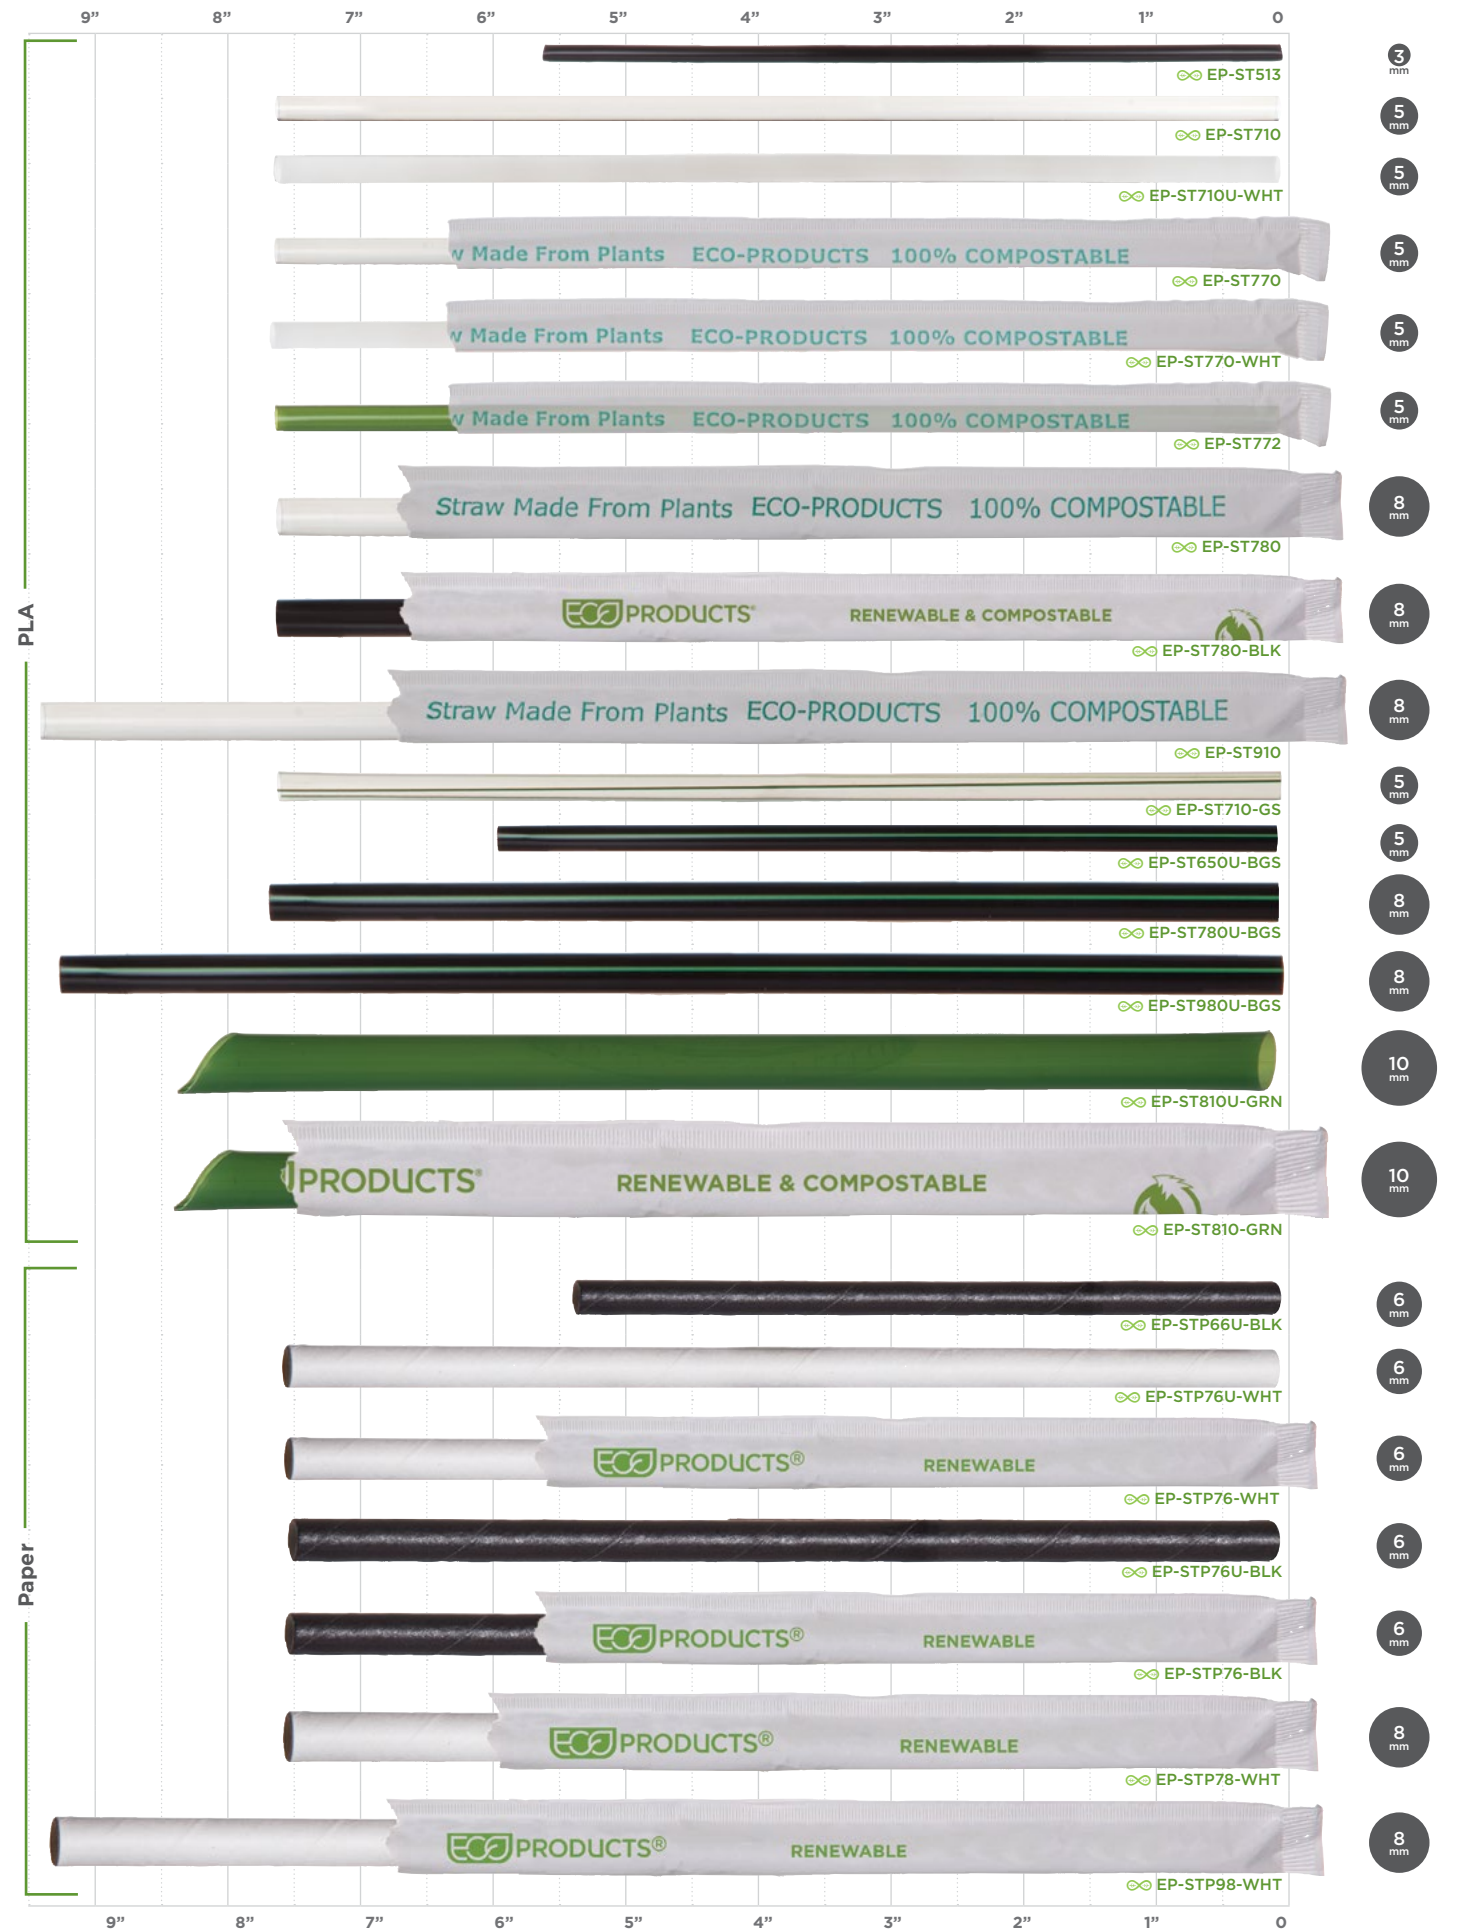

GS/BS	ITEM#	Length	Diam	Wrap	MATERIAL	COMPOSTABLE				QTY
						COLD FOOD ONLY	MICROWAVEABLE	FREEZEABLE	CUSTOMIZABLE PRINTED SLEEVE	
PLA (One Color)										
∞	EP-ST513	5.75in	3mm		Black, Unwrapped Cocktail	■	■	■	■	20 packs of 1,000 20,000/cs
∞	EP-ST710	7.75in	5mm		Clear, Unwrapped	■	■	■	■	24 packs of 400 9,600/cs
∞	EP-ST710U-WHT	7.75in	5mm		White, Unwrapped	■	■	■	■	24 packs of 400 9,600/cs
∞	EP-ST770	7.75in	5mm	■	Clear, Wrapped	■	■	■	■	24 packs of 400 9,600/cs
∞	EP-ST770-WHT	7.75in	5mm	■	White, Wrapped	■	■	■	■	24 packs of 400 9,600/cs
∞	EP-ST772	7.75in	5mm	■	Green, Wrapped	■	■	■	■	24 packs of 400 9,600/cs
∞	EP-ST780	7.75in	8mm	■	Clear, Wrapped	■	■	■	■	24 packs of 300 7,200/cs
∞	EP-ST780-BLK	7.75in	8mm	■	Black, Wrapped	■	■	■	■	24 packs of 300 7,200/cs
∞	EP-ST810-GRN	8.5in	10mm	■	Green, Wrapped, Angle Cut (Boba)	■	■	■	■	16 packs of 120 1,920/cs
∞	EP-ST810U-GRN	8.5in	10mm		Green, Unwrapped, Angle Cut (Boba)	■	■	■	■	16 packs of 120 1,920/cs
∞	EP-ST910	9.5in	8mm		Clear, Unwrapped Jumbo	■	■	■	■	16 packs of 300 4,800/cs
∞	EP-ST990	9.5in	8mm	■	Clear, Wrapped Jumbo	■	■	■	■	16 packs of 300 4,800/cs
PLA (Green Stripe)										
∞	EP-ST710-GS	7.75in	5mm		Clear w/ Green Stripe, Unwrapped	■	■	■	■	24 packs of 400 9,600/cs
∞	EP-ST650U-BGS	6in	5mm		Black w/ Green Stripe, Unwrapped	■	■	■	■	12 packs of 600 7,200/cs
∞	EP-ST780U-BGS	7.75in	8mm		Black w/ Green Stripe, Unwrapped	■	■	■	■	24 packs of 300 7,200/cs
∞	EP-ST980U-BGS	9.5in	8mm		Black w/ Green Stripe, Unwrapped	■	■	■	■	24 packs of 300 7,200/cs
Paper										
∞	EP-STP66U-BLK	6in	6mm		Black, Unwrapped Jumbo	■	■	■	■	6 packs of 1,000 6,000/cs
∞	EP-STP76U-WHT	7.75in	6mm		White, Unwrapped Jumbo	■	■	■	■	6 packs of 600 3,600/cs
∞	EP-STP76-WHT	7.75in	6mm	■	White, Wrapped Jumbo	■	■	■	■	6 packs of 500 3,000/cs
∞	EP-STP76U-BLK	7.75in	6mm		Black, Unwrapped Jumbo	■	■	■	■	6 packs of 600 3,600/cs
∞	EP-STP76-BLK	7.75in	6mm	■	Black, Wrapped Jumbo	■	■	■	■	6 packs of 500 3,000/cs
∞	EP-STP78-WHT	7.75in	8mm	■	White, Wrapped Giant	■	■	■	■	6 packs of 400 2,400/cs
∞	EP-STP98-WHT	9.5in	8mm	■	White, Wrapped Giant	■	■	■	■	6 packs of 400 2,400/cs