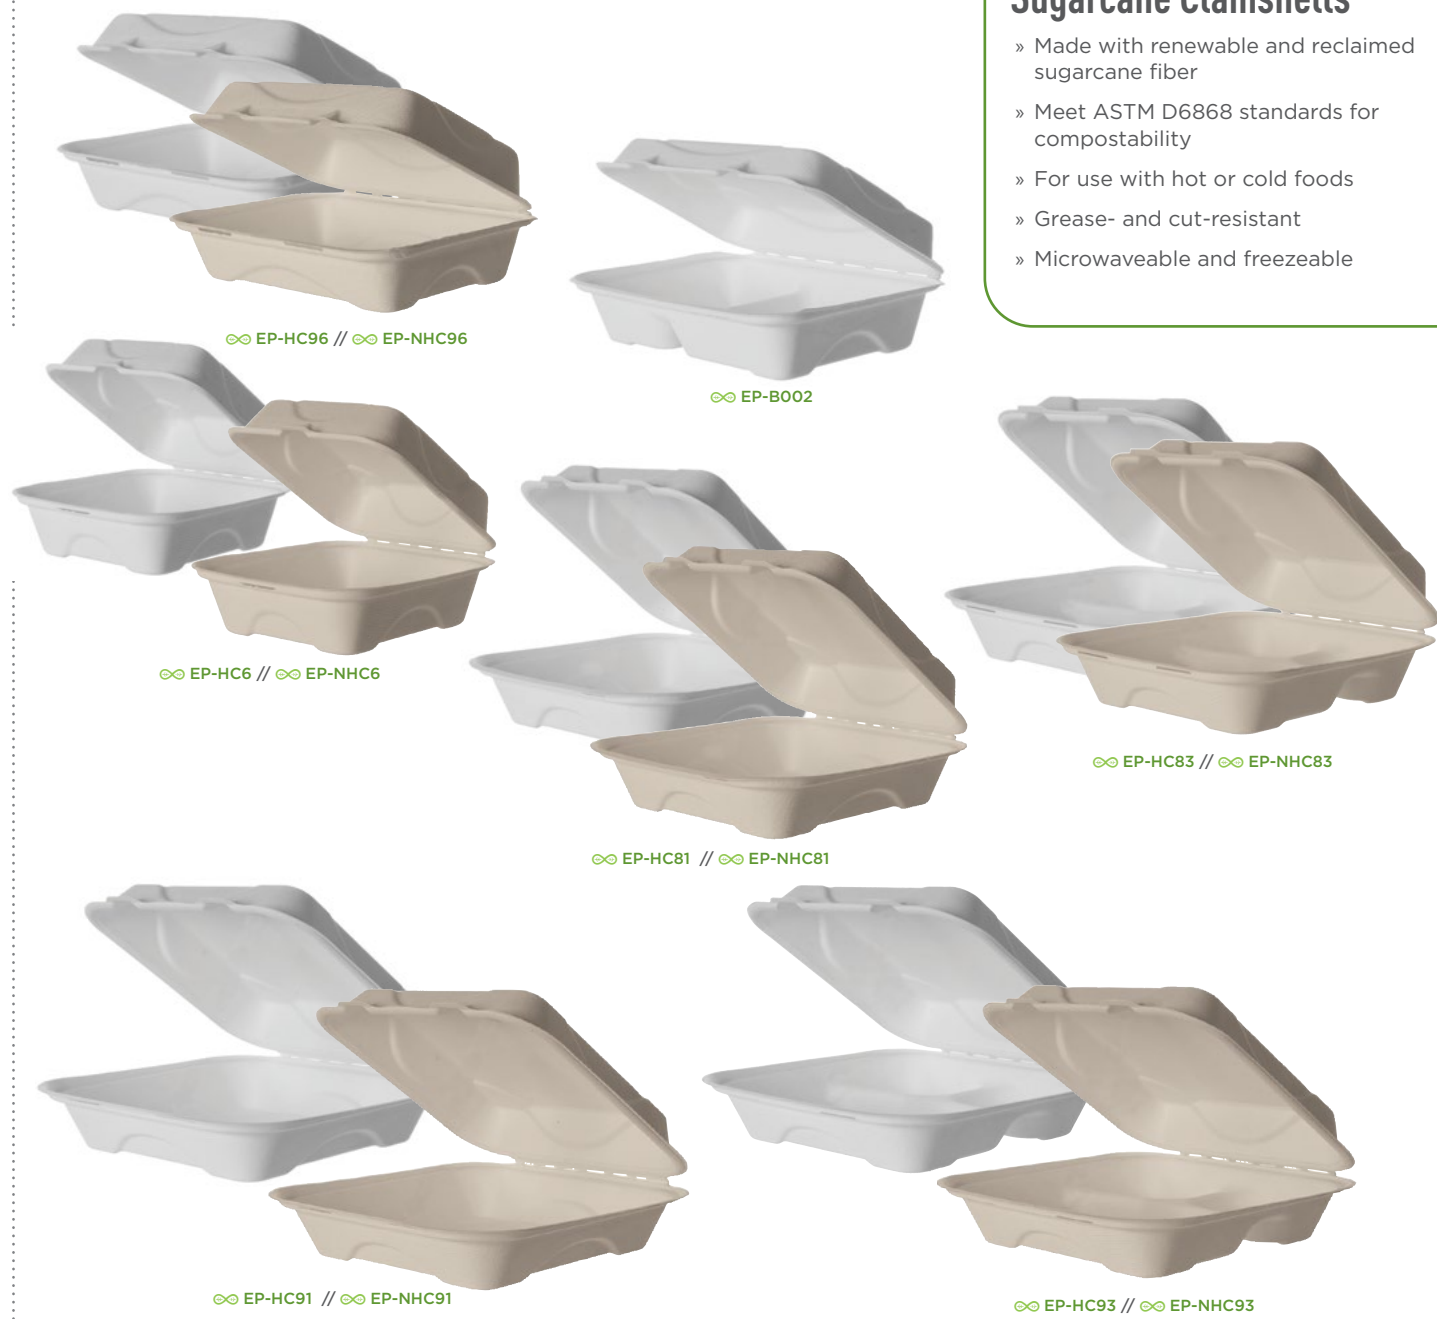

## Black Plates

These plates offer rigidity and an upscale look as well as the environmental benefits you've come to expect from Eco-Products. Pair with our matching black Vine™ cutlery for a winning combination (see page 30).

- » Meet ASTM D6400 standards for compostability
- » For use with hot or cold foods
- » Freezeable

∞ EP-PB75 // ∞ EP-PB1025

SUGARCANE CLAMSHELLS

Sugarcane Clamshells

- » Made with renewable and reclaimed sugarcane fiber
- » Meet ASTM D6868 standards for compostability
- » For use with hot or cold foods
- » Grease- and cut-resistant
- » Microwaveable and freezeable