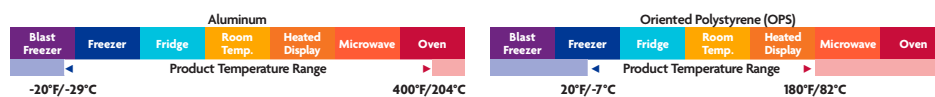

Item #	Description	Dimensions	Color	Case Pack	Case Cube	Case Weight	Case Per Pallet
Classic Carry-Out							
Y6707WPSFG	16 oz. Tray and Dome	6.87 X 4.5 X 2.96	Black	100	0.91	6.15	60
34955APTDB	16 oz. Tray and Lid	6.87 X 4.5 X 2.96	Black/Gold	100	0.91	6.15	60
6708WPZFG	22 oz. Single Serve Tray and Lid	7.5 X 5.5 X 1.672	Black/Gold	100	1.37	7.44	40
6708WPSFG	22 oz. Single Serve Tray and Dome	7.5 X 5.5 X 2.438	Black/Gold	100	1.35	7.53	40
6708KWPS	22 oz. Single Serve Tray and Dome	7.5 X 5.5 X 2.438	Black/Sliver	100	1.35	7.32	40
Y6708KWPET	22 oz. Single Serve Tray and Dome	8.18 X 6.18 X 1.25	Black/Gold	100	1.35	7.32	30
Y670855EDK	22 oz. Single Serve Tray	7.5 X 5.5	Black	250	1.05	10.66	54
Y6708PET	22 oz. Single Serve Tray and Dome	8.1 X 6.1 X 1.25	Silver/Clear	100	1.35	7.32	30
Y6708PLAT	22 oz. Single Serve Tray	8.18 X 6.18 X 1.25	Silver	150	0.72	6.6	64
Y6710PET	46 oz. Small Entrée Tray and Dome	9.75 X 7.75 X 1.75	Silver/Clear	50	1.12	6.53	40
Y6710KWPET	46 oz. Small Entrée Tray and Dome	9.75 X 7.75 X 1.75	Black/Gold	50	1.12	6.53	40
Y6710WPZFG	46 oz. Small Entrée Tray and Lid	9 X 7 X 2.1875	Black/Gold	50	1.12	6.6	50
6710KWPZ	46 oz. Small Entrée Tray and Lid	9 X 7 X 1.75	Black/Silver	50	1.12	6.19	50
Y6710WPSFG	46 oz. Small Entrée Tray and Dome	9 X 7 X 2.188	Black/Gold	50	1.12	7.02	50
6710KWPS	46 oz. Small Entrée Tray and Dome	9 X 7 X 1.75	Black/Silver	50	1.12	6.61	50
Y6710WPZFG	46 oz. Small Entrée Tray and Lid	9 X 7 X 2.188	Black/Gold	50	1.12	6.6	50
Y6711PET	60 oz. Large Entrée Tray and Dome	11.3 X 8.8 X 1.8	Silver/Clear	50	1.42	10.09	21
Y6711PLAT	60 oz. Large Entrée Tray	11.3 X 8.8 X 1.62	Silver	100	1.05	10.74	34
6711WP	60 oz. Large Entrée Tray and Dome	10.43 X 8.1 X 1.75	Black/Gold	50	1.45	9.4	40
6713WPTE	72 oz. Large Entrée Tray and PET Dome Tamper Evident	12.5 X 7.5 X 1.87	Silver/Clear	125	4.22	23.73	12

These guidelines are supplied to assist you in determining the proper use of Pactiv products. They are based upon testing and published guidelines and are reliable in most applications. However, because every food supplier's recipes, ingredients, processes and supply chain is unique, these guidelines are not a substitute for product testing. Confirmation of product acceptability under your specific conditions of use must be done by you.