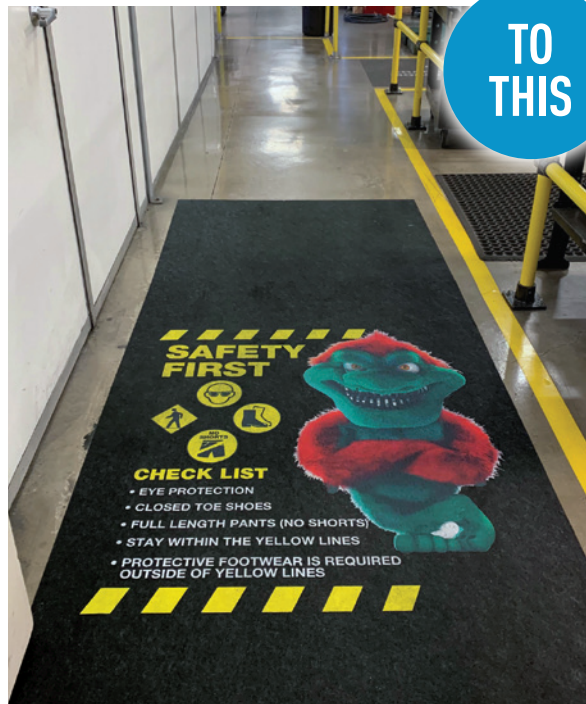

## GOT SOMETHING TO SAY? PUT IT ON A MESSAGE MAT!

Now there's a safer way to put your logo, safety messages and branding on the floor.

- **Adhesive-backed mat sticks to the floor** and stays exactly where you put them
- Provides a **high-traction, anti-slip walking surface** that prevents slips and trips
- Fastest way to get your **logo, safety messages and branding** on the floor
- **A fraction of the cost of traditional logo mats and floor graphics** — economical enough for regular changeouts that keep your branding and messages bright and fresh
- **Special ink allows the mat to soak up water** and a wide variety of liquids, and dries out quickly
- **Easy to clean**; don't worry about the printing, just clean in place with the rest of your floor
- **Available on black or gray** adhesive-backed floor mats; choose 3'x5', 3'x10', 4'x6' or 6'x10'

**Absorbent top** pulls in liquid and wicks it away from the center so the mat dries quickly.

**Liquidproof adhesive backing** sticks to the floor and creates a barrier to keep absorbed liquids from leaking through.

**Entangled fibers** add durability and trap dirt to prevent it from being tracked around.

**FROM THIS**

**Rugs and Decals:**  
Your message is lost in the clutter.

**TO THIS**

**PIG Message Mat:**  
Your message is crystal clear!

# Just think of all the places you can use PIG® Message Mats — the possibilities are endless!

**Logo Mats** – Keep your brand front and center throughout your store, facility or plant.

**Branding** – Tell your story and show your company pride.