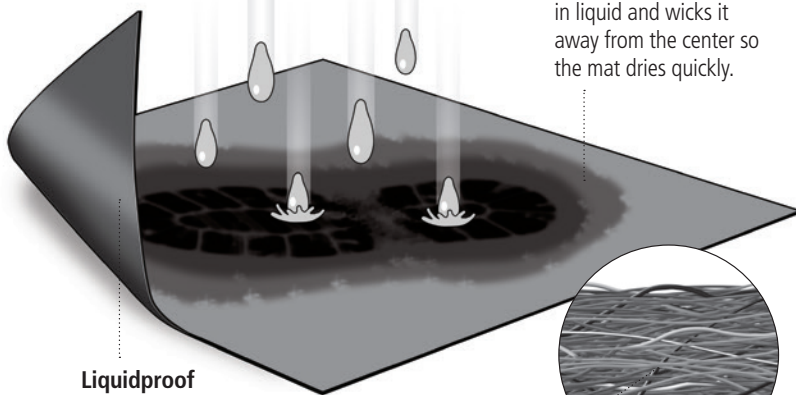

## GOT SOMETHING TO SAY? PUT IT ON A MESSAGE MAT!

Now there's a safer way to put your logo, safety messages and branding on the floor.

- **Adhesive-backed mat sticks to the floor** and stays exactly where you put them
- Provides a **high-traction, anti-slip walking surface** that prevents slips and trips
- Fastest way to get your **logo, safety messages and branding** on the floor
- **A fraction of the cost of traditional logo mats and floor graphics** — economical enough for regular changeouts that keep your branding and messages bright and fresh
- **Special ink allows the mat to soak up water** and a wide variety of liquids, and dries out quickly
- **Easy to clean**; don't worry about the printing, just clean in place with the rest of your floor
- **Available on black or gray** adhesive-backed floor mats; choose 3'x5', 3'x10', 4'x6' or 6'x10'

**Absorbent top** pulls in liquid and wicks it away from the center so the mat dries quickly.

**Liquidproof adhesive backing** sticks to the floor and creates a barrier to keep absorbed liquids from leaking through.

**Entangled fibers** add durability and trap dirt to prevent it from being tracked around.

**FROM THIS**

**Rugs and Decals:**  
Your message is lost in the clutter.

**TO THIS**

**PIG Message Mat:**  
Your message is crystal clear!