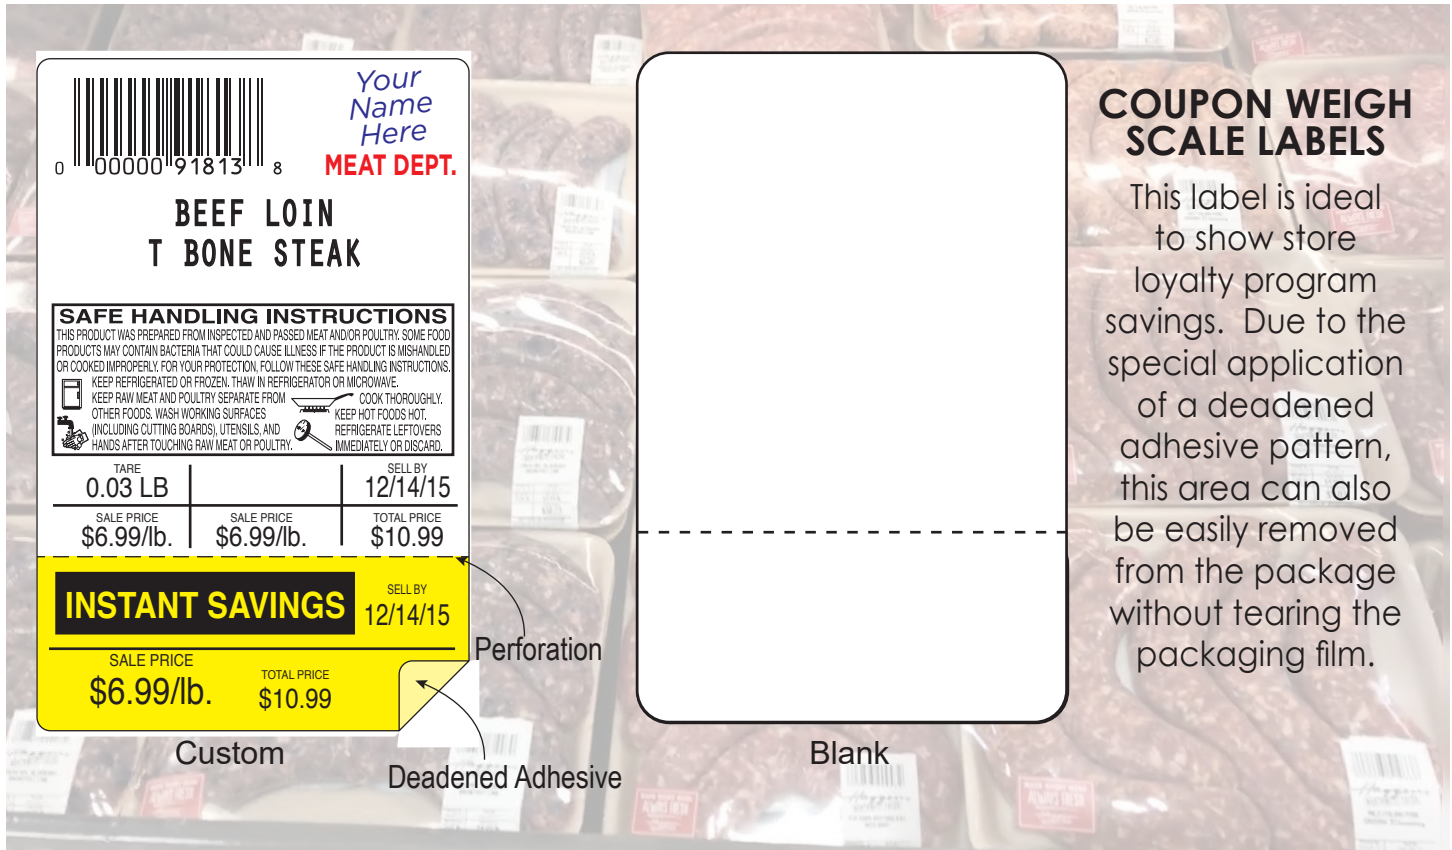

Custom

Blank

Your Name Here
MEAT DEPT.

BEEF LOIN T BONE STEAK

SAFE HANDLING INSTRUCTIONS
THIS PRODUCT WAS PREPARED FROM INSPECTED AND PASSED MEAT AND/OR POULTRY. SOME FOOD PRODUCTS MAY CONTAIN BACTERIA THAT COULD CAUSE ILLNESS IF THE PRODUCT IS MISHANDLED OR COOKED IMPROPERLY. FOR YOUR PROTECTION, FOLLOW THESE SAFE HANDLING INSTRUCTIONS.
KEEP REFRIGERATED OR FROZEN. THAW IN REFRIGERATOR OR MICROWAVE.
KEEP RAW MEAT AND POULTRY SEPARATE FROM OTHER FOODS, WASH WORKING SURFACES (INCLUDING CUTTING BOARDS), UTENSILS, AND HANDS AFTER TOUCHING RAW MEAT OR POULTRY.
COOK THOROUGHLY.
KEEP HOT FOODS HOT.
REFRIGERATE LEFTOVERS IMMEDIATELY OR DISCARD.

TARE	SELL BY
0.03 LB	12/14/15
SALE PRICE	TOTAL PRICE
$6.99/lb.	$10.99

INSTANT SAVINGS   SELL BY 12/14/15

SALE PRICE	TOTAL PRICE
$6.99/lb.	$10.99

Custom

Your Name Here
MEAT DEPT.

BEEF LOIN T BONE STEAK

SAFE HANDLING INSTRUCTIONS
THIS PRODUCT WAS PREPARED FROM INSPECTED AND PASSED MEAT AND/OR POULTRY. SOME FOOD PRODUCTS MAY CONTAIN BACTERIA THAT COULD CAUSE ILLNESS IF THE PRODUCT IS MISHANDLED OR COOKED IMPROPERLY. FOR YOUR PROTECTION, FOLLOW THESE SAFE HANDLING INSTRUCTIONS.
KEEP REFRIGERATED OR FROZEN. THAW IN REFRIGERATOR OR MICROWAVE.
KEEP RAW MEAT AND POULTRY SEPARATE FROM OTHER FOODS, WASH WORKING SURFACES (INCLUDING CUTTING BOARDS), UTENSILS, AND HANDS AFTER TOUCHING RAW MEAT OR POULTRY.
COOK THOROUGHLY.
KEEP HOT FOODS HOT.
REFRIGERATE LEFTOVERS IMMEDIATELY OR DISCARD.

TARE	SELL BY
0.03 LB	12/14/15
SALE PRICE	TOTAL PRICE
$6.99/lb.	$10.99

INSTANT SAVINGS   SELL BY 12/14/15

SALE PRICE	TOTAL PRICE
$6.99/lb.	$10.99

Blank

COUPON WEIGH SCALE LABELS

This label is ideal to show store loyalty program savings. Due to the special application of a deadened adhesive pattern, this area can also be easily removed from the package without tearing the packaging film.

Perforation

Deadened Adhesive