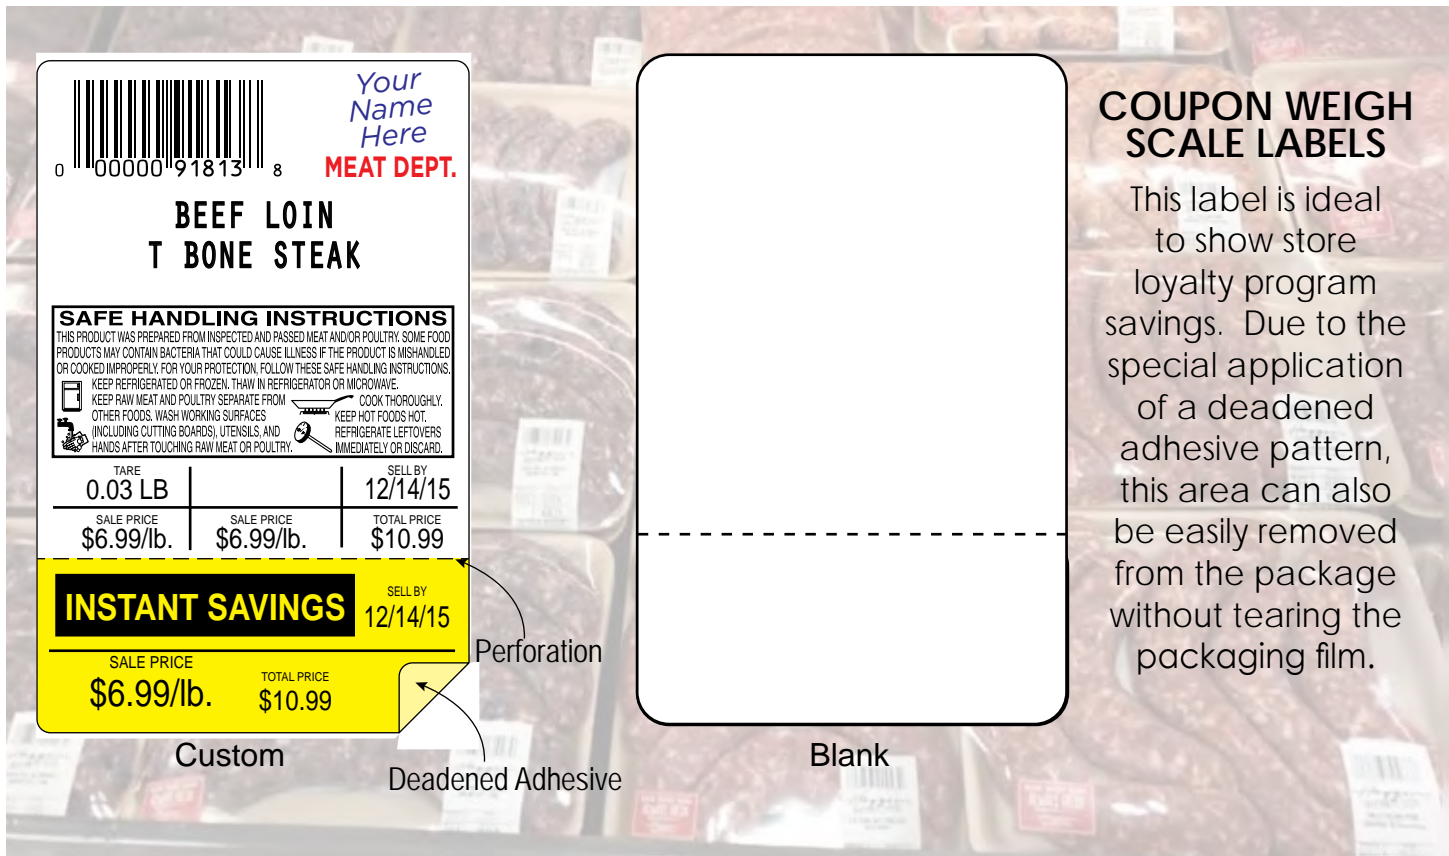

Custom

Blank

0 00000 91813 8

Your Name Here
MEAT DEPT.

**BEEF LOIN
T BONE STEAK**

SAFE HANDLING INSTRUCTIONS

THIS PRODUCT WAS PREPARED FROM INSPECTED AND PASSED MEAT AND/OR POULTRY. SOME FOOD PRODUCTS MAY CONTAIN BACTERIA THAT COULD CAUSE ILLNESS IF THE PRODUCT IS MISHANDLED OR COOKED IMPROPERLY. FOR YOUR PROTECTION, FOLLOW THESE SAFE HANDLING INSTRUCTIONS.

KEEP REFRIGERATED OR FROZEN. THAW IN REFRIGERATOR OR MICROWAVE.

KEEP RAW MEAT AND POULTRY SEPARATE FROM OTHER FOODS, WASH WORKING SURFACES (INCLUDING CUTTING BOARDS), UTENSILS, AND HANDS AFTER TOUCHING RAW MEAT OR POULTRY.

COOK THOROUGHLY. KEEP HOT FOODS HOT. REFRIGERATE LEFTOVERS IMMEDIATELY OR DISCARD.

TARE	SELL BY
0.03 LB	12/14/15
SALE PRICE	TOTAL PRICE
$6.99/lb.	$10.99

INSTANT SAVINGS SELL BY 12/14/15

SALE PRICE TOTAL PRICE

$6.99/lb. **$10.99**

Perforation

Deadened Adhesive

COUPON WEIGH SCALE LABELS

This label is ideal to show store loyalty program savings. Due to the special application of a deadened adhesive pattern, this area can also be easily removed from the package without tearing the packaging film.

Blank