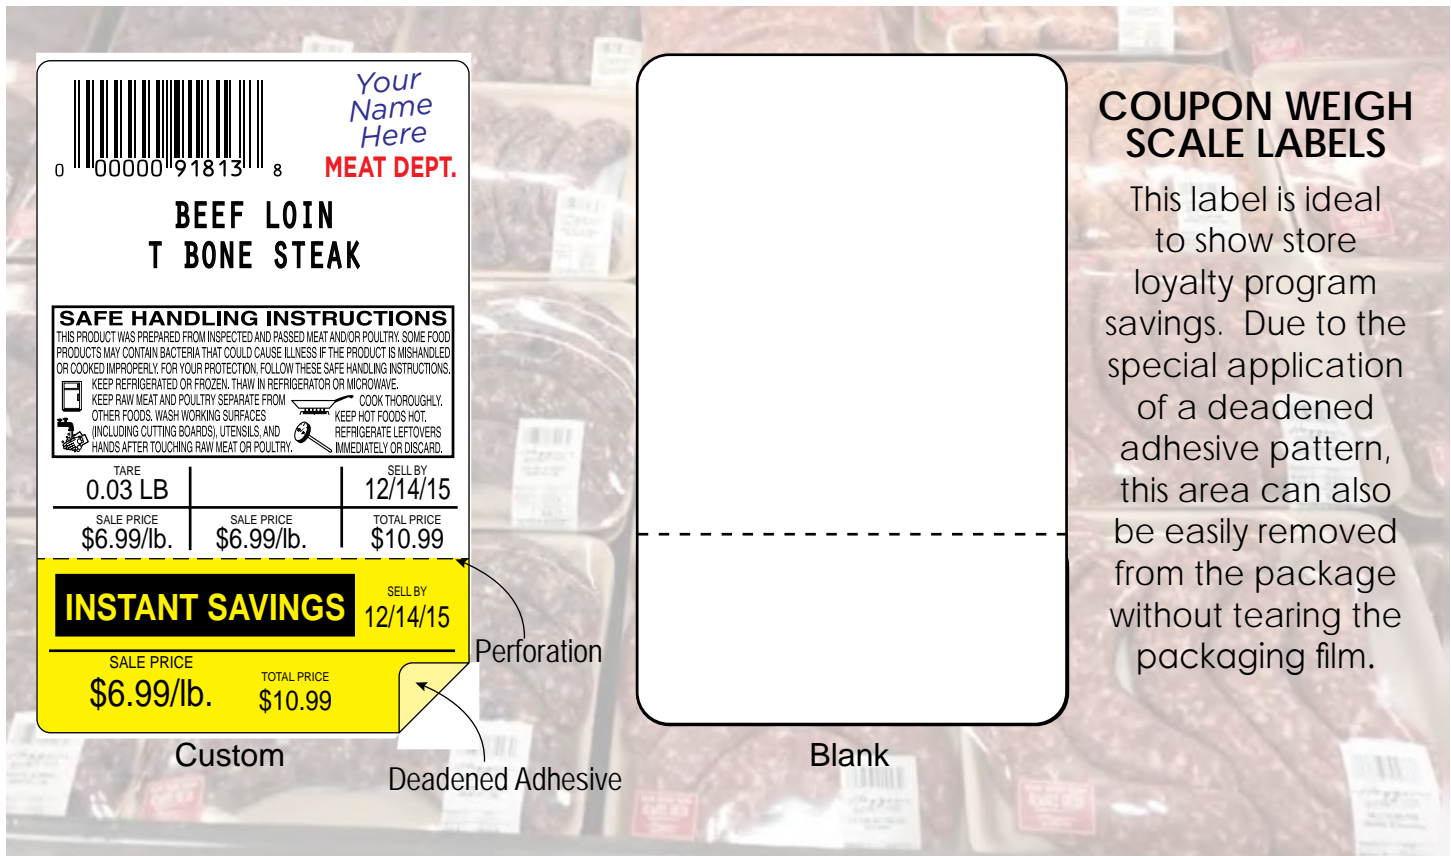

Custom

Blank

0 00000 91813 8

Your Name Here
MEAT DEPT.

**BEEF LOIN
T BONE STEAK**

SAFE HANDLING INSTRUCTIONS

THIS PRODUCT WAS PREPARED FROM INSPECTED AND PASSED MEAT AND/OR POULTRY. SOME FOOD PRODUCTS MAY CONTAIN BACTERIA THAT COULD CAUSE ILLNESS IF THE PRODUCT IS MISHANDLED OR COOKED IMPROPERLY. FOR YOUR PROTECTION, FOLLOW THESE SAFE HANDLING INSTRUCTIONS.

KEEP REFRIGERATED OR FROZEN. THAW IN REFRIGERATOR OR MICROWAVE.

KEEP RAW MEAT AND POULTRY SEPARATE FROM OTHER FOODS, WASH WORKING SURFACES (INCLUDING CUTTING BOARDS), UTENSILS, AND HANDS AFTER TOUCHING RAW MEAT OR POULTRY.

COOK THOROUGHLY. KEEP HOT FOODS HOT. REFRIGERATE LEFTOVERS IMMEDIATELY OR DISCARD.

TARE 0.03 LB	SELL BY 12/14/15
SALE PRICE $6.99/lb.	TOTAL PRICE $10.99

INSTANT SAVINGS   SELL BY
12/14/15

SALE PRICE   TOTAL PRICE
$6.99/lb.   **$10.99**

Perforation

Deadened Adhesive

Custom

Blank

COUPON WEIGH SCALE LABELS

This label is ideal to show store loyalty program savings. Due to the special application of a deadened adhesive pattern, this area can also be easily removed from the package without tearing the packaging film.